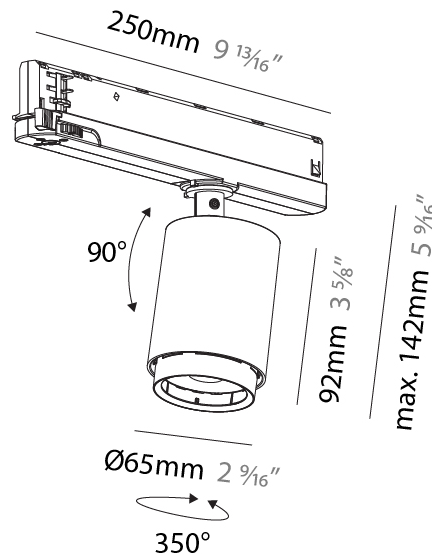

GENERAL

Series: Centriq
Subseries: Centriq In Flex
Partner: Prolicht
Division: Architectural
Installation: Track
Product Type: Track System Line Voltage
Light Distribution: Adjustable

PHYSICAL

Shape: Cylinder
Diameter (mm): 65
Diameter (in): 2 9/16
Length (mm): 250
Length (in): 9 13/16
Height (mm): 142
Height (in): 5 9/16
Weight (kg): 0.62

Fixture Finish: SSR / BKV / CWI / CRY / HAB / UFT / ITA / RUA / FTG / MYG / LOD / PUS / FRO / FUP / KIA / POP / BLS / SPG / MEY / GOH / CHC / COM / ABZ / JAG / OBR / MOS / ROR

Holder Finish: WHI / BLK

Accent Finish: SSR / BKV / CWI / CRY / HAB / LAG / UFT / ITA / RUA / RUR / MIC / FTG / MYG / TWT / LOD / PUS / FRO / FUP / KIA / POP / BLS / SPG / MEY / GOH / GUM / CHC / COM / ABZ / JAG

Fixture Material: Aluminum

ELECTRICAL

Lamp Type: LED (Zhaga Standard)
Input Wattage (W): 20
Total Output Wattage (W): 18.1
Dimming: Non-Dimmable / 0-10V Dimming
Driver Included: Yes
Driver Location: Integrated
Driver Type: Constant Current - 120Vac
Driver Class: Class 2
Input Voltage (V): 120

LED

Number of LEDs: 1
Color Temperature (°K): 2700 / 3000 / 3500 / 4000
Max. Delivered Lumen (lm): 1314 / 1298 / 1376 / 1377
Nominal Lumen (lm): 1672 / 1800 / 1905 / 1910
CRI: >90 CRI
Lamp Life (hrs): 50000

OPTICAL

Reflector°: Adjustable 14 - 44
Adjustability: Rotational 360°; Tilt 90° (±45°)

RATINGS AND CERTIFICATIONS

Certified By: Certified for North American Standards
IP rating: IP20