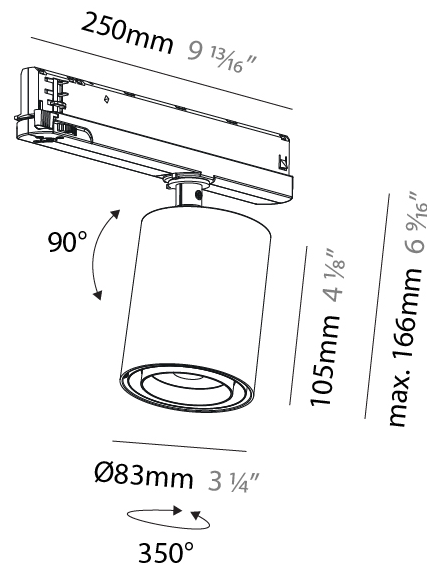

PHYSICAL

Aperture Sizes - Downlights: 2"
Shape: Cylinder
Diameter (mm): 83
Diameter (in): 3 1/4
Length (mm): 250
Length (in): 9 13/16
Height (mm): 166
Height (in): 6 9/16
Weight (kg): 0.6
Fixture Finish: SSR / BKV / CWI / CRY / HAB / UFT / ITA / RUA / FTG / MYG / LOD / PUS / FRO / FUP / KIA / POP / BLS / SPG / MEY / GOH / CHC / COM / ABZ / JAG / OBR / MOS / ROR
Holder Finish: WHI / BLK
Accent Finish: SSR / BKV / CWI / CRY / HAB / LAG / UFT / ITA / RUA / RUR / MIC / FTG / MYG / TWT / LOD / PUS / FRO / FUP / KIA / POP / BLS / SPG / MEY / GOH / GUM / CHC / COM / ABZ / JAG
Fixture Material: Aluminum

PHYSICAL

Aperture Sizes - Downlights: 2"
Shape: Cylinder
Diameter (mm): 83
Diameter (in): 3 1/4
Length (mm): 250
Length (in): 9 13/16
Height (mm): 166
Height (in): 6 9/16
Weight (kg): 0.87
Fixture Finish: SSR / BKV / CWI / CRY / HAB / UFT / ITA / RUA / FTG / MYG / LOD / PUS / FRO / FUP / KIA / POP / BLS / SPG / MEY / GOH / CHC / COM / ABZ / JAG / OBR / MOS / ROR
Holder Finish: WHI / BLK
Accent Finish: SSR / BKV / CWI / CRY / HAB / LAG / UFT / ITA / RUA / RUR / MIC / FTG / MYG / TWT / LOD / PUS / FRO / FUP / KIA / POP / BLS / SPG / MEY / GOH / GUM / CHC / COM / ABZ / JAG
Fixture Material: Aluminum

OPTICAL

Reflector°: Adjustable 14 - 44
Adjustability: Rotational 360°; Tilt 90° (±45°)

RATINGS AND CERTIFICATIONS

Certified By: Certified for North American Standards
IP rating: IP20

PROJECT
TYPE
SPECIFIER
QUANTITY
DATE