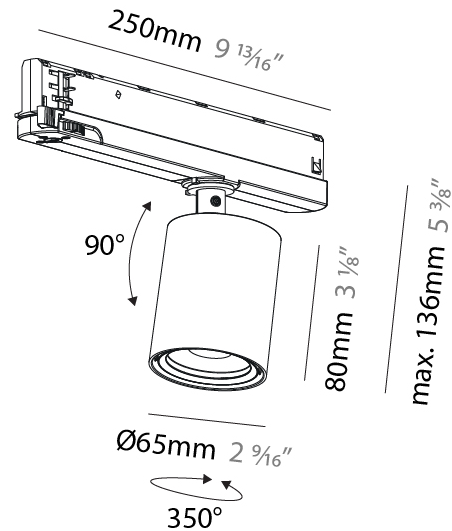

GENERAL

Series: Centriq
Subseries: Centriq In
Partner: Prolicht
Division: Architectural
Installation: Track
Product Type: Track System Line Voltage
Mounting Location: Ceiling
Light Distribution: Adjustable

PHYSICAL

Aperture Sizes - Downlights: 2"
Shape: Cylinder
Diameter (mm): 65
Diameter (in): 2 ⁹/₁₆
Length (mm): 250
Length (in): 9 ¹³/₁₆
Height (mm): 136
Height (in): 5 ³/₈
Weight (kg): 0.6
Fixture Finish: SSR / BKV / CWI / CRY / HAB / UFT / ITA / RUA / FTG / MYG / LOD / PUS / FRO / FUP / KIA / POP / BLS / SPG / MEY / GOH / CHC / COM / ABZ / JAG / OBR / MOS / ROR
Holder Finish: WHI / BLK
Accent Finish: SSR / BKV / CWI / CRY / HAB / LAG / UFT / ITA / RUA / RUR / MIC / FTG / MYG / TWT / LOD / PUS / FRO / FUP / KIA / POP / BLS / SPG / MEY / GOH / GUM / CHC / COM / ABZ / JAG
Fixture Material: Aluminum

ELECTRICAL

Lamp Type: LED (Zhaga Standard)
Input Wattage (W): 23
Total Output Wattage (W): 20.9
Dimming: Non-Dimmable / 0-10V Dimming
Driver Included: Yes
Driver Location: Integrated
Driver Type: Constant Current - 120Vac
Driver Class: Class 2
Input Voltage (V): 120

LED

Number of LEDs: 1
Color Temperature (°K): 2700 / 3000 / 3500 / 4000
Max. Delivered Lumen (lm): 1975 / 2056 / 2145 / 2245
Nominal Lumen (lm): 2429 / 2529 / 2638 / 2761
CRI: >90 CRI
Lamp Life (hrs): 50000

OPTICAL

Reflector°: 24 / 36 / 52
Adjustability: Rotational 360°; Tilt 90°

RATINGS AND CERTIFICATIONS

Certified By: Certified for North American Standards
IP rating: IP20