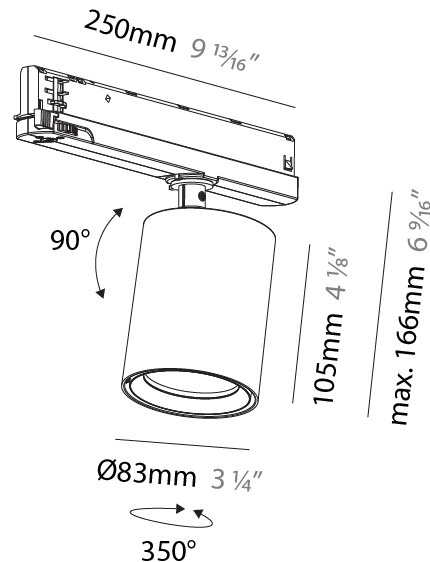

GENERAL

Series: Centriq
Subseries: Centriq In
Partner: Prolicht
Division: Architectural
Installation: Track
Product Type: Track System Line Voltage
Mounting Location: Ceiling
Light Distribution: Adjustable

PHYSICAL

Aperture Sizes - Downlights: 2"
Shape: Cylinder
Diameter (mm): 83
Diameter (in): 3 1/4
Length (mm): 250
Length (in): 9 13/16
Height (mm): 166
Height (in): 6 9/16
Weight (kg): 0.87
Fixture Finish: SSR / BKV / CWI / CRY / HAB / UFT / ITA / RUA / FTG / MYG / LOD / PUS / FRO / FUP / KIA / POP / BLS / SPG / MEY / GOH / CHC / COM / ABZ / JAG / OBR / MOS / ROR
Holder Finish: WHI / BLK
Accent Finish: SSR / BKV / CWI / CRY / HAB / LAG / UFT / ITA / RUA / RUR / MIC / FTG / MYG / TWT / LOD / PUS / FRO / FUP / KIA / POP / BLS / SPG / MEY / GOH / GUM / CHC / COM / ABZ / JAG
Fixture Material: Aluminum

ELECTRICAL

Lamp Type: LED (Zhaga Standard)
Input Wattage (W): 36.2
Total Output Wattage (W): 32.7
Dimming: Non-Dimmable / 0-10V Dimming
Driver Included: Yes
Driver Location: Integrated
Driver Type: Constant Current - 120Vac
Driver Class: Class 2
Input Voltage (V): 120

LED

Number of LEDs: 1
Color Temperature (°K): 2700 / 3000 / 3500 / 4000
Max. Delivered Lumen (lm): 2916 / 3037 / 3166 / 3320
Nominal Lumen (lm): 3471 / 3615 / 3769 / 3952
CRI: >90 CRI
Lamp Life (hrs): 50000

OPTICAL

Reflector°: 20 / 32 / 54
Adjustability: Rotational 350°; Tilt 90°

RATINGS AND CERTIFICATIONS

Certified By: CSA Certified to UL and CSA Standards
IP rating: IP20