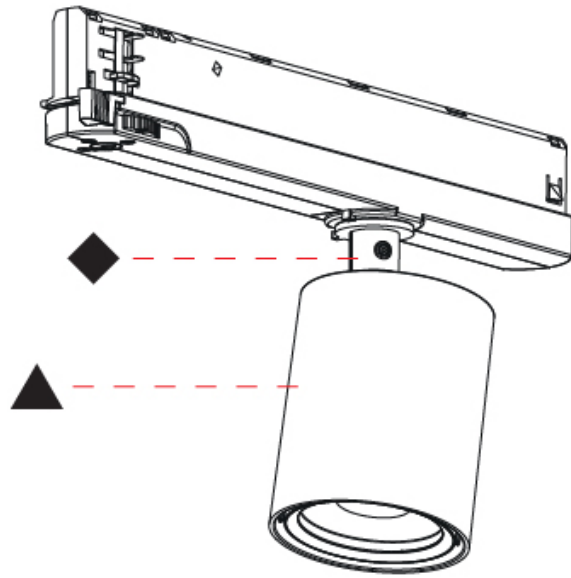

CENTRIQ IN TRACK

A3T215-

PROJECT _____

TYPE _____

SPECIFIER _____

QUANTITY _____

DATE _____

A