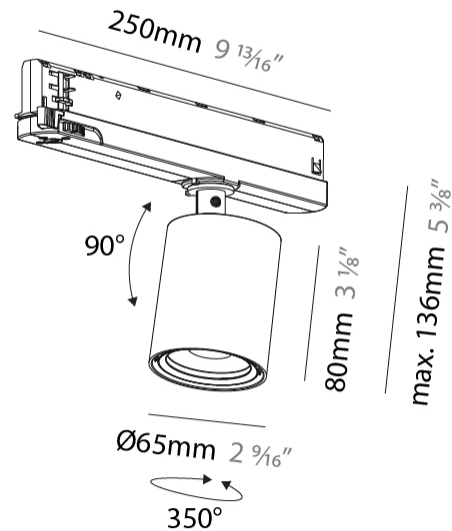

GENERAL

Series: Centriq
Subseries: Centriq In
Partner: Prolicht
Division: Architectural
Installation: Track
Product Type: Track System Line Voltage
Mounting Location: Ceiling
Light Distribution: Adjustable

PHYSICAL

Aperture Sizes - Downlights: 2"
Shape: Cylinder
Diameter (mm): 65
Diameter (in): 2 9/16
Length (mm): 250
Length (in): 9 13/16
Height (mm): 136
Height (in): 5 3/8
Weight (kg): 0.6
Fixture Finish: SSR / BKV / CWI / CRY / HAB / UFT / ITA / RUA / FTG / MYG / LOD / PUS / FRO / FUP / KIA / POP / BLS / SPG / MEY / GOH / CHC / COM / ABZ / JAG / OBR / MOS / ROR
Holder Finish: WHI / BLK
Accent Finish: SSR / BKV / CWI / CRY / HAB / LAG / UFT / ITA / RUA / RUR / MIC / FTG / MYG / TWT / LOD / PUS / FRO / FUP / KIA / POP / BLS / SPG / MEY / GOH / GUM / CHC / COM / ABZ / JAG
Fixture Material: Aluminum

ELECTRICAL

Lamp Type: LED (Zhaga Standard)
Input Wattage (W): 20
Total Output Wattage (W): 18.1
Dimming: Non-Dimmable / 0-10V Dimming
Driver Included: Yes
Driver Location: Integrated
Driver Type: Constant Current - 120Vac
Driver Class: Class 2
Input Voltage (V): 120

LED

Number of LEDs: 1
Color Temperature (°K): 2700 / 3000 / 3500 / 4000
Max. Delivered Lumen (lm): 1362 / 1467 / 1526 / 1557
Nominal Lumen (lm): 1672 / 1800 / 1872 / 1910
CRI: >90 CRI
Lamp Life (hrs): 50000

OPTICAL

Beam Angle: 12
Adjustability: Rotational 360°; Tilt 90° (±45°)

RATINGS AND CERTIFICATIONS

Certified By: Certified for North American Standards
IP rating: IP20