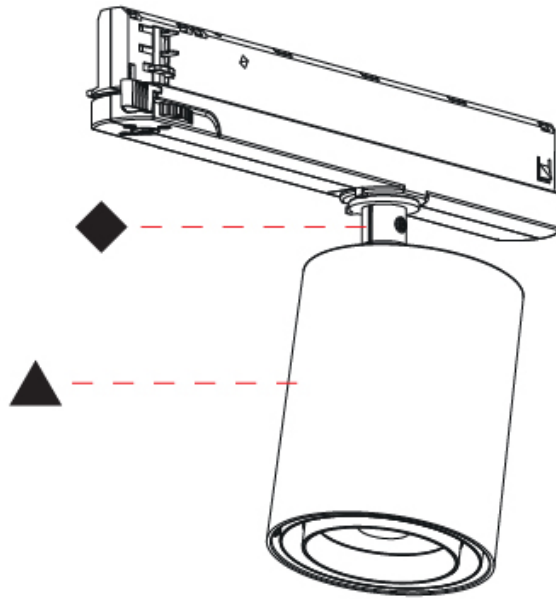

CENTRIQ IN FLEX TRACK

A3T221-

PROJECT

TYPE

SPECIFIER

QUANTITY

DATE

A